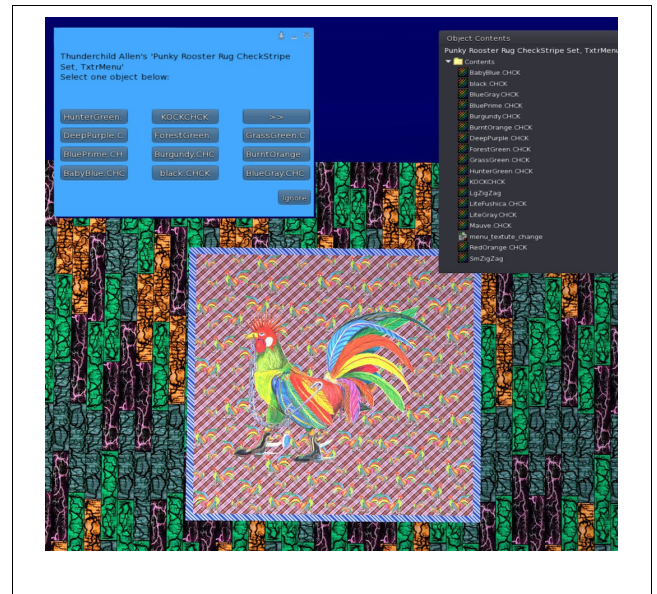

UNPACKING CASPERVEND

CasperVend items come in a box and will probably show up in your Objects Folder. You'll need to rez the box and open it to copy to your inventory. Since there are no copy permissions, you'll get a message that they have to move to inventory. There is a Sandbox on the Milda shops.

UNPACKING SL MARKETPLACE

Markerplace purchases most likely will not be boxed and can be viewed in the contents tab on the product page. Those items will go to your Received Items Folder in your Inventory. Items with no copy permissions, will move in and out of inventory as you rez them and take them back.

INFORMATION

Punky Rooster is the mascot for KOCK.rocks BiPolar Radio. [Http://kock.rocks](http://kock.rocks)

AVAILABILITY

This product as a transparency is only available in Second Life (SL).

This product in various forms are available in Second Life (SL) and Real Life (RL). RL products are provided by third-party on-demand companies including RedBubble.com, Society6.com, Spoonflower.com and others